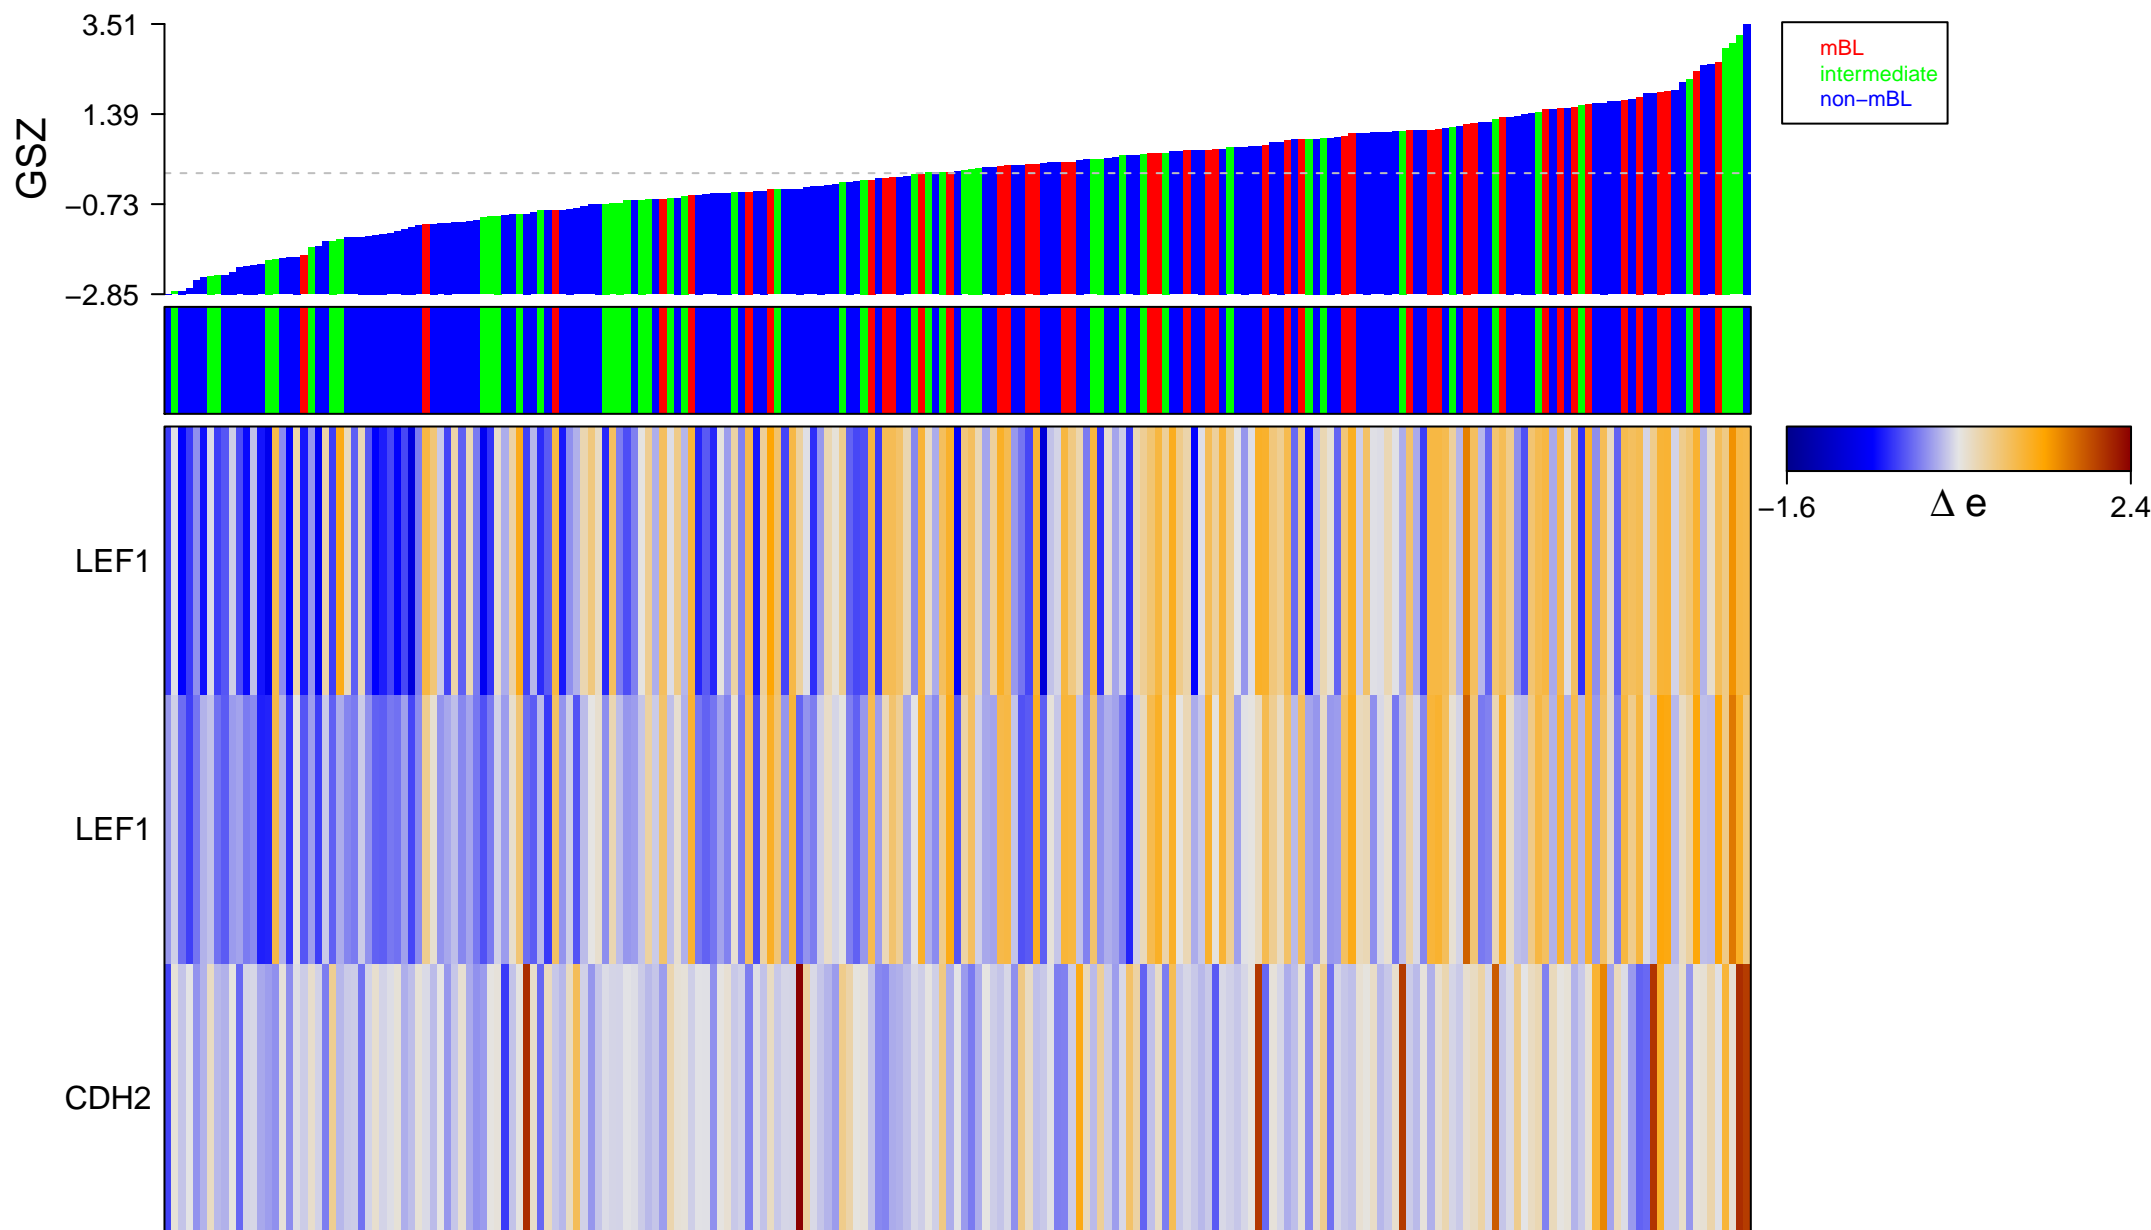

# NADELLA\_PRKAR1A\_TARGETS\_DN

# NADELLA\_PRKAR1A\_TARGETS\_DN

■ on  
■ -  
□ off